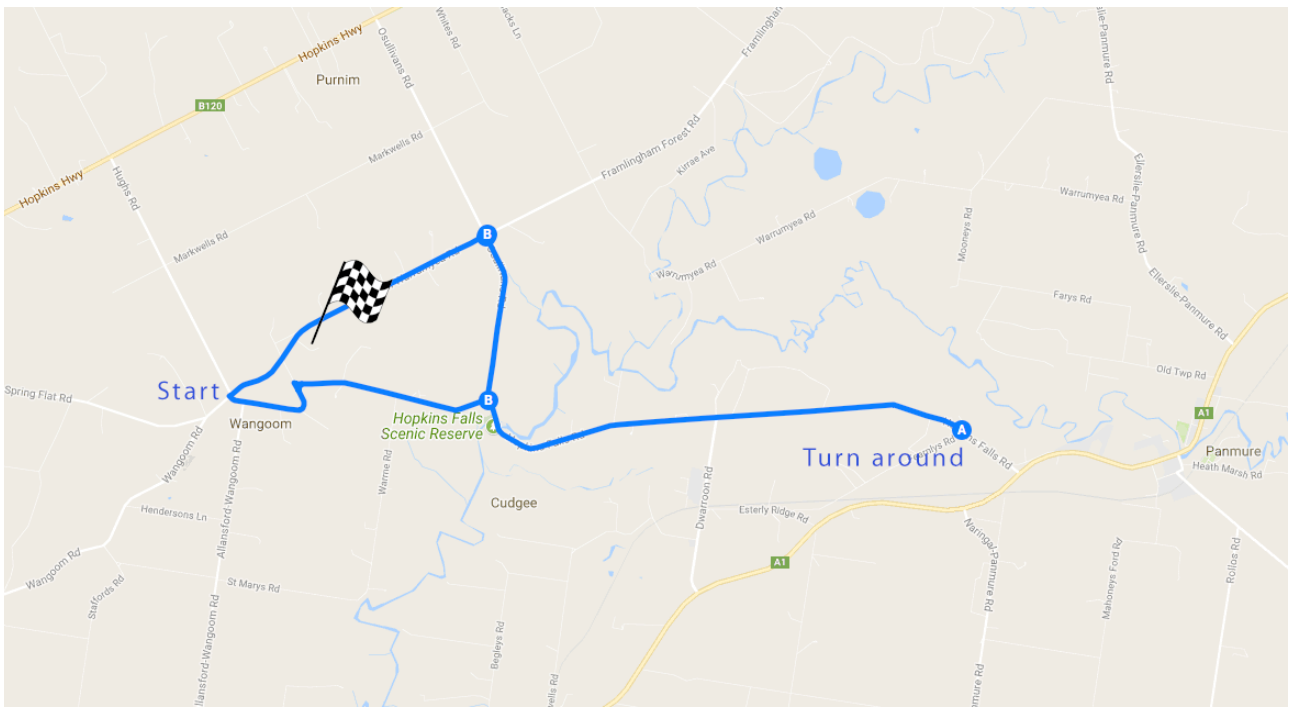

9:00 (0:00)

Asha Graham (Port Fairy)

Commissaire: Lyn Brodie

Start / Finish / First Aid: Neil Hyland

Lead Car: Kez King

Tail Car: Neville Brodie

Shop Corner: Ron Hollingsworth

Falls Corner: Brett Rantall / Les Vincent Falls